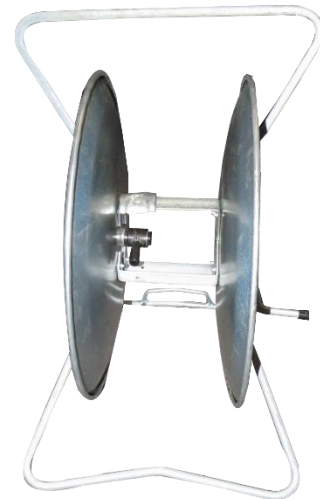

## DOMESTIC REEL

The Geco Disc Reels, proudly manufactured by Powerhowse Electric is available as a Hose Reel with Hose Fitting or a Rope Reel with Metal Fitting. Basic and functional with solid discs to prevent hose or rope popping through the sides. The disc sides are galvanised, and the frames are made with all metal construction and electroplated for rust protection.

The hose reel, designed for domestic garden use **holds up to 30 metres of standard 13mm garden hose.** Repair kits available.

**Note:** Please see the chart below to gauge the maximum capacity of the rope reel, measurement is in meters and is an indicative guide only.

**Outer Geco Disc Hose Reel**

**Inner Geco Disc Hose Reel**

CODE	DESCRIPTION	DIMENSIONS L x W x D	WEIGHT KGS
60050	Geco Disc Hose Reel	430x340x520	4kg
60051	Geco Disc Rope Reel with Metal Fitting	420x340x520	4kg
60052	Geco Disc Hose Reel Repair Kit	n/a	n/a

### CAPACITY OF THE DOMESTIC ROPE REEL IN METRES

ROPE SIZE	3mm	6mm	8mm	10mm	12mm	16mm	18mm	20mm	28mm
DISC REEL	1175M	308M	172M	111M	75M	45M	37M	28M	17M