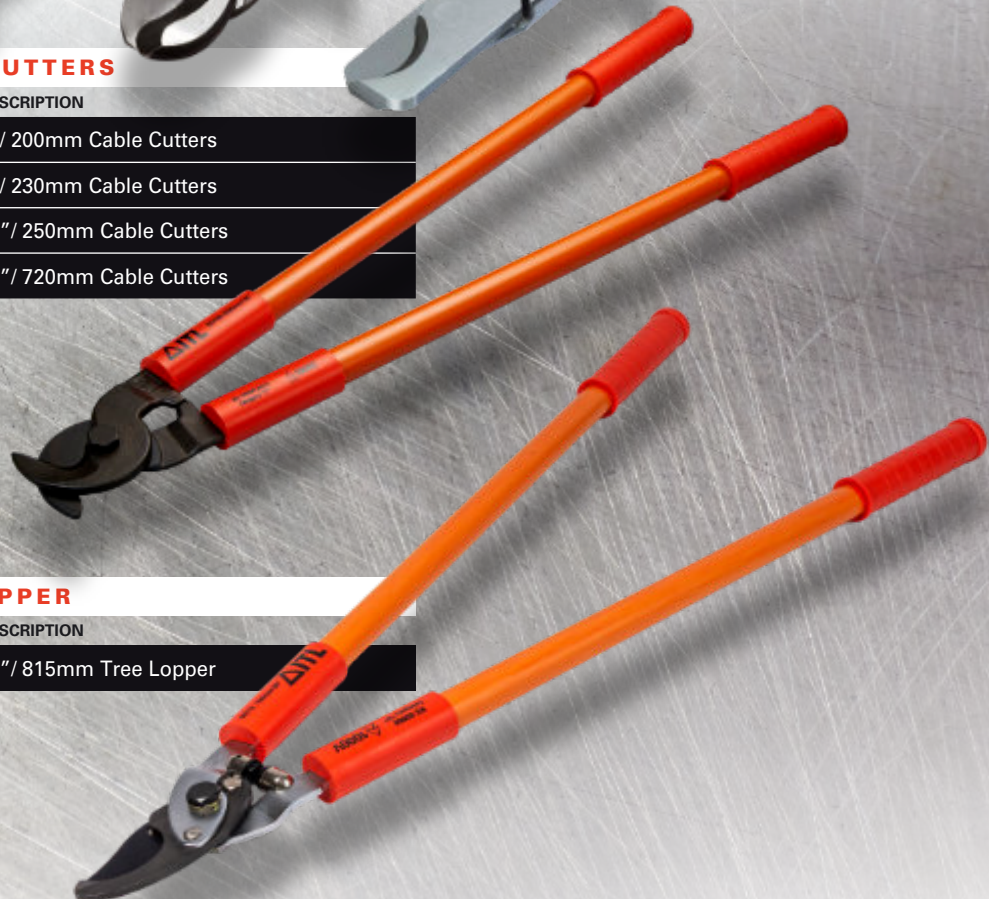

CUTTERS

Our range of cutters are the best tools for safely cutting copper and aluminium wires and cables, while our unique tree loppers offer peace of mind while trimming at height near powerlines

Robust and chunky handles for total protection

Premium carbon steel cutting edges for copper and aluminium

Textured finish to aid grip

00125 9"/225mm Cable Cutter

CUTTERS

DIAGONAL CUTTERS

CODE	DESCRIPTION
00101	6"/ 150mm Diagonal Cutters
00111	7"/ 180mm Diagonal Cutters

HIGH LEVERAGE DIAGONAL CUTTERS

CODE	DESCRIPTION
00115	7.5"/ 190mm High Leverage Diagonal Cutters

CABLE CUTTERS

CODE	DESCRIPTION
00120	8"/ 200mm Cable Cutters
00125	9"/ 230mm Cable Cutters
00130	10"/ 250mm Cable Cutters
00136	28"/ 720mm Cable Cutters

TREE LOPPER

CODE	DESCRIPTION
00172	32"/ 815mm Tree Lopper