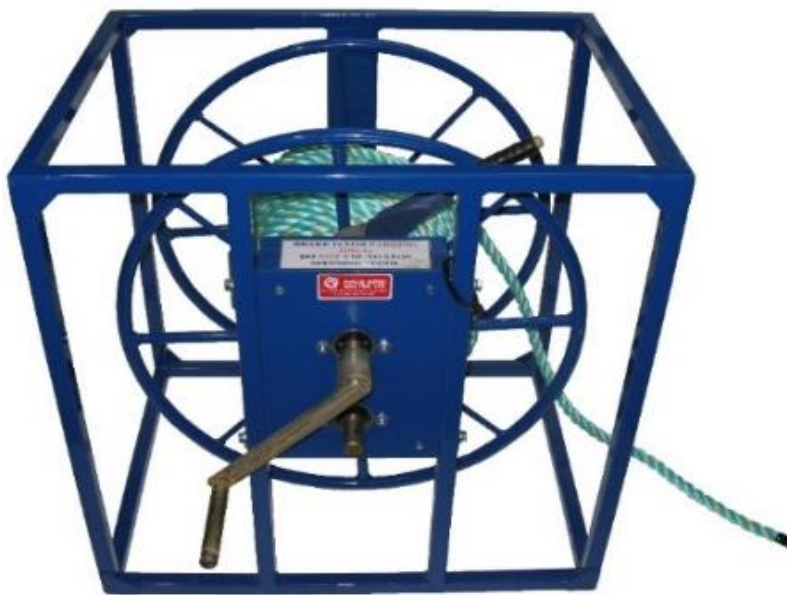

ROPE RECOILER

Our Rope Recoiler is proudly manufactured by Powerhowse Electric; the frame is fabricated from steel and then powder coated to provide a clean finish.

The Two Speed Rope Re-Coiler is the professional's choice when dealing with long runs or larger size ropes- two speeds for faster recoiling.

The table below will help to gauge the maximum capacity the reel, measurement is in meters and is an indicative guide only.

ROPE SIZE	2 SPEED
3mm	4011M
6mm	1498M
8mm	838M
10mm	540M
12mm	368M
16mm	226M
18mm	180M
20mm	140M
28mm	73M

CODE	DESCRIPTION	DIMENSIONS L x W x H	WEIGHT
30240	2 Speed Rope Re-coiler	770 x 550 x 770	60